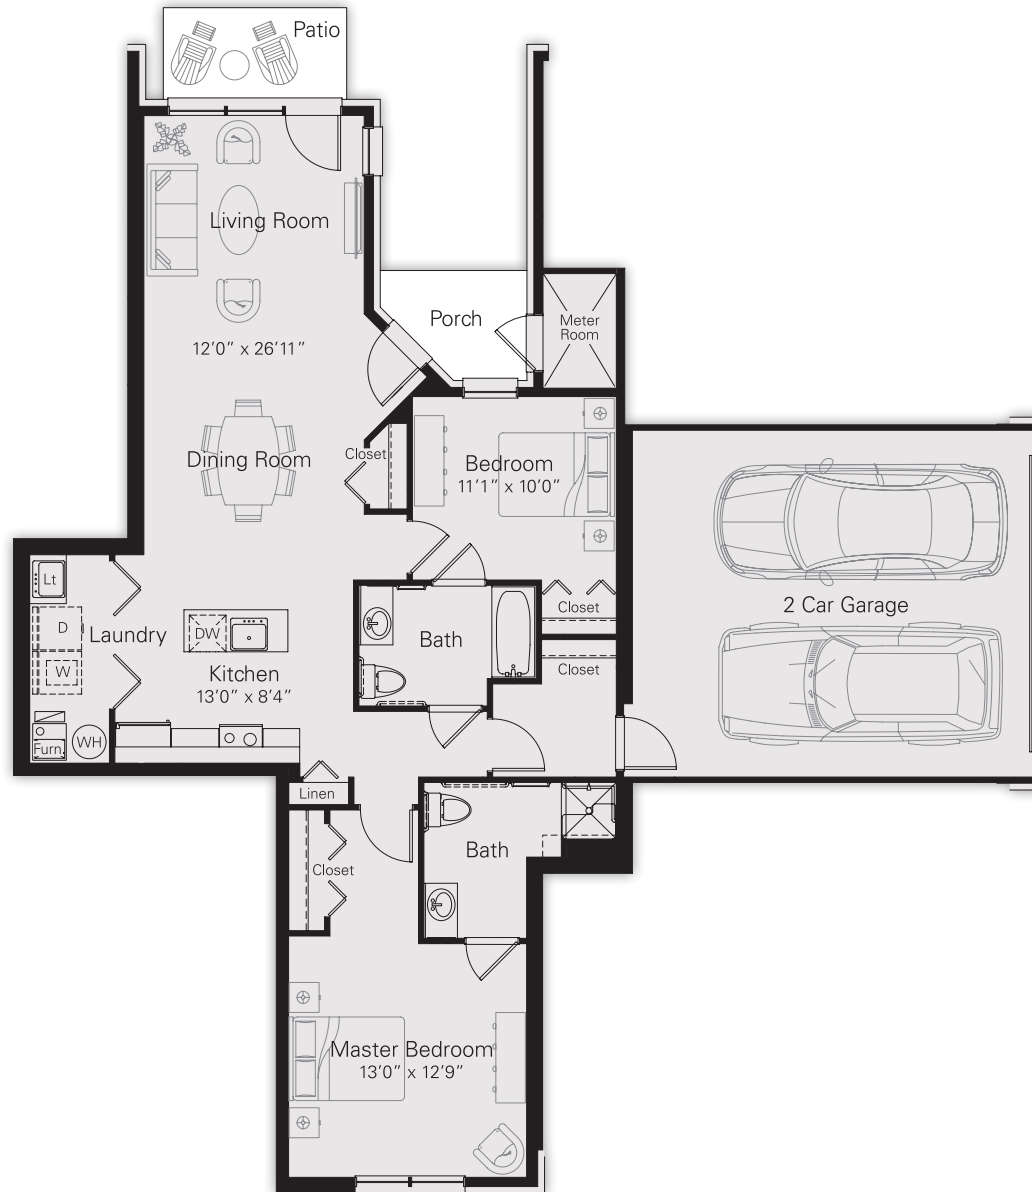

ENCORE

AT MANCHESTER

THE ARIA - ADA

2 Bedroom • 2 Bath • 1,195 SF
Buildings 10, 19, 21

This spacious apartment home includes everything you could possibly need on one floor. A shared living/dining room and private patio provide more than enough room for relaxing or entertaining. The roomy kitchen's noteworthy appointments include beautiful granite island and countertops, stainless steel appliances and espresso stained cabinetry. Rich planked flooring and custom tile surrounds are found throughout. A mudroom creates a convenient drop zone between the attached 2 car garage and the kitchen.

A split floor plan creates added privacy. The master features a spacious closet and large en suite. The second bedroom includes double closets and convenient access to the second luxury bath.

42395 Hathaway Lane • Novi, MI 48377 • P 248.277.3492 • F 989.817.4960 • TTY 711
EncoreAtManchester@KMG Prestige.com • RentEncoreManchester.com

Room dimensions and square feet are approximate.

7/2018